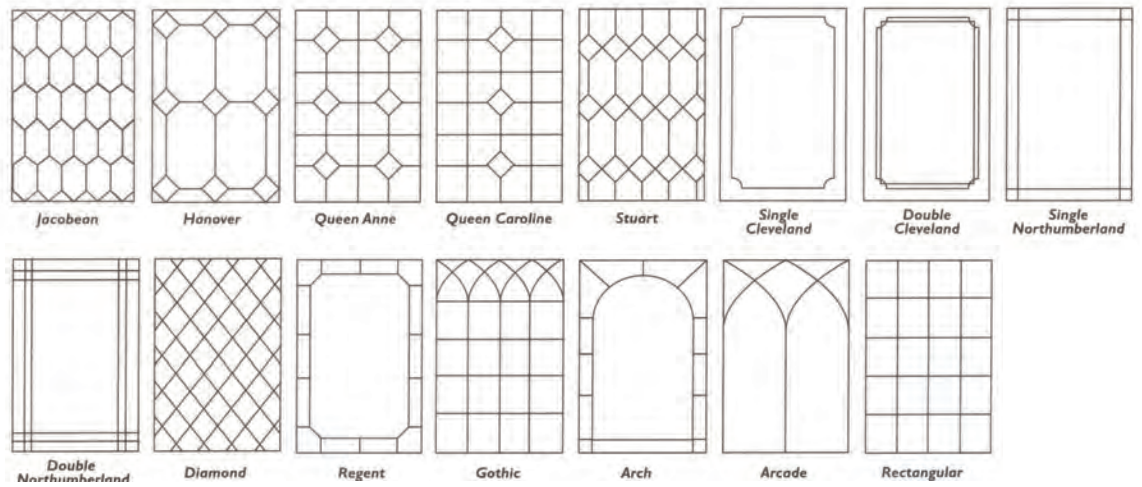

Design & Stylings

We offer a large range of colours including:

A Wide Range Of Glass Designs

Georgian Bar Options

All products available in a wide selection

Glass Finishes

Just a few of the popular glass designs available
(other designs available please ask for our Bevell brochure)