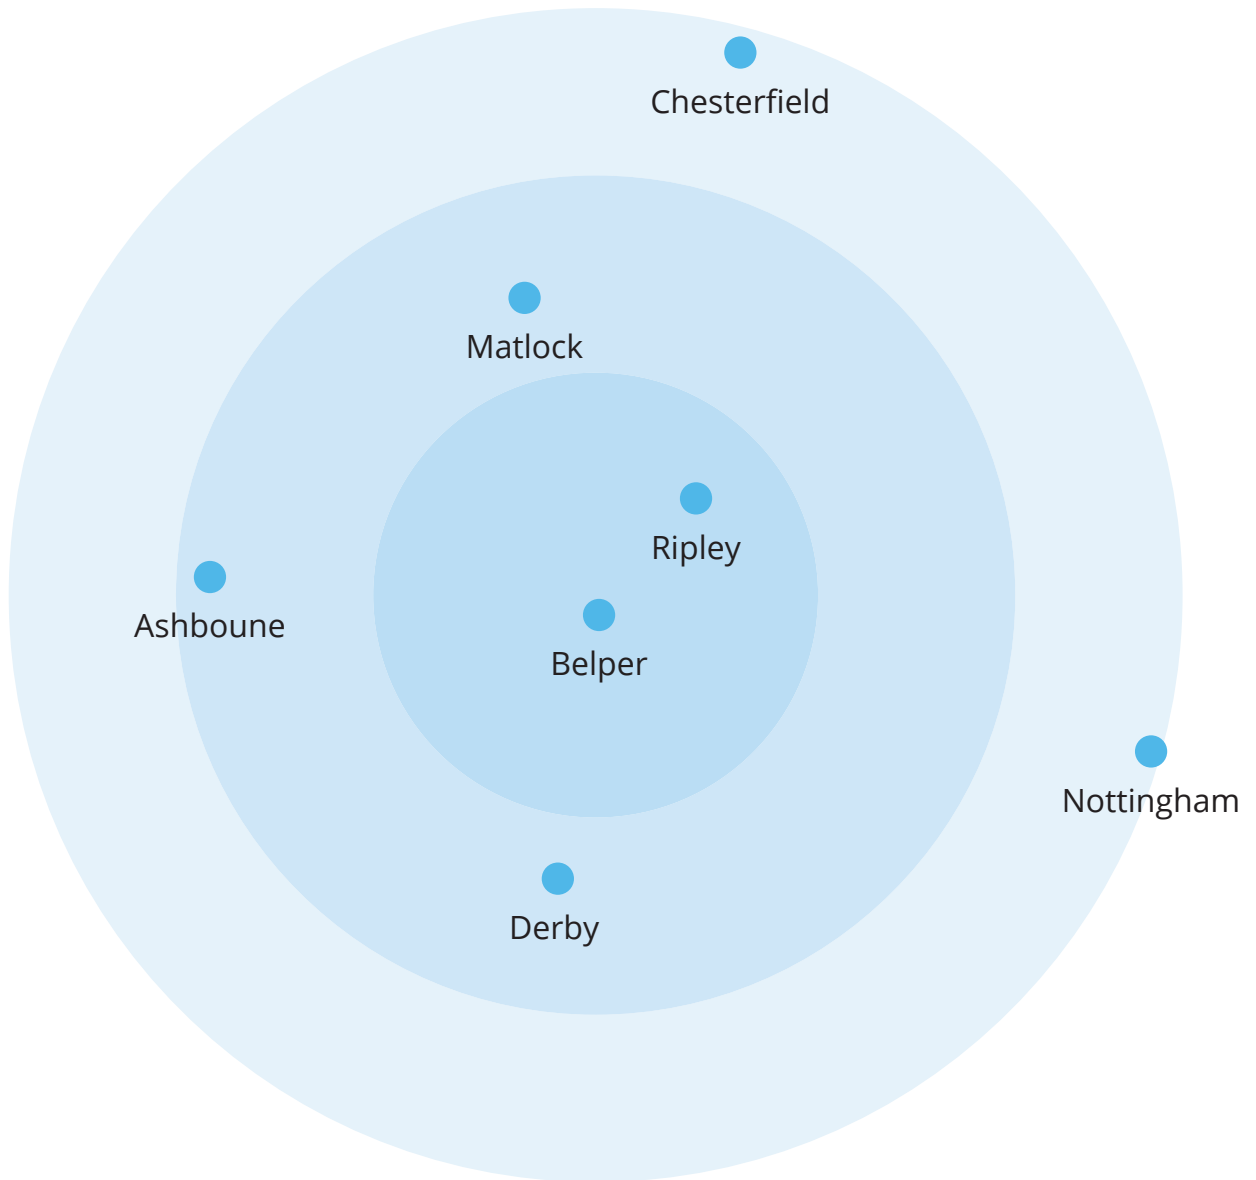

Office Hours:
Monday - Friday 9:30am - 5:30pm
Saturday 9:30am - 1:00pm

Call: 01332 780125
Denby, Derbyshire
Email: info@smartglaze.co.uk
www.smartglaze.co.uk